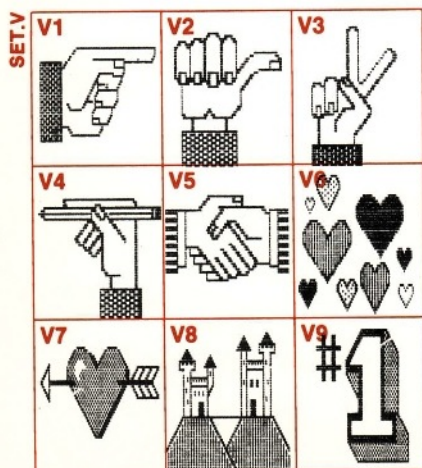

SET.B

SET.C

SET.F

SET.G

SET.K

SET.L

DISK SIDE 2

Picture proportions will vary depending on printer and software being used.

MINIPIX DISK #1, Copyright © 1985, Beagle Bros, Inc. (ISBN 0-917085-21-3)
 Drawings by Fred and Sara Crone / Published by Beagle Bros, Inc.
 3990 Old Town Avenue, San Diego, California 92110