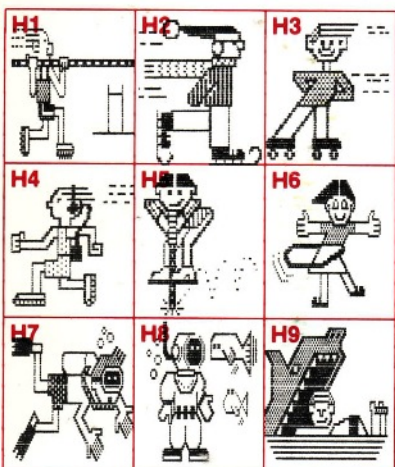

Beagle Bros
MICRO SOFTWARE

Minipix
DISK # 1

DISK SIDE 1

SET.A

SET.D

SET.E

SET.H

SET.J

SET.B

SET.C

SET.F

SET.G

SET.K

SET.L

DISK SIDE 2

Picture proportions will vary depending on printer and software being used.