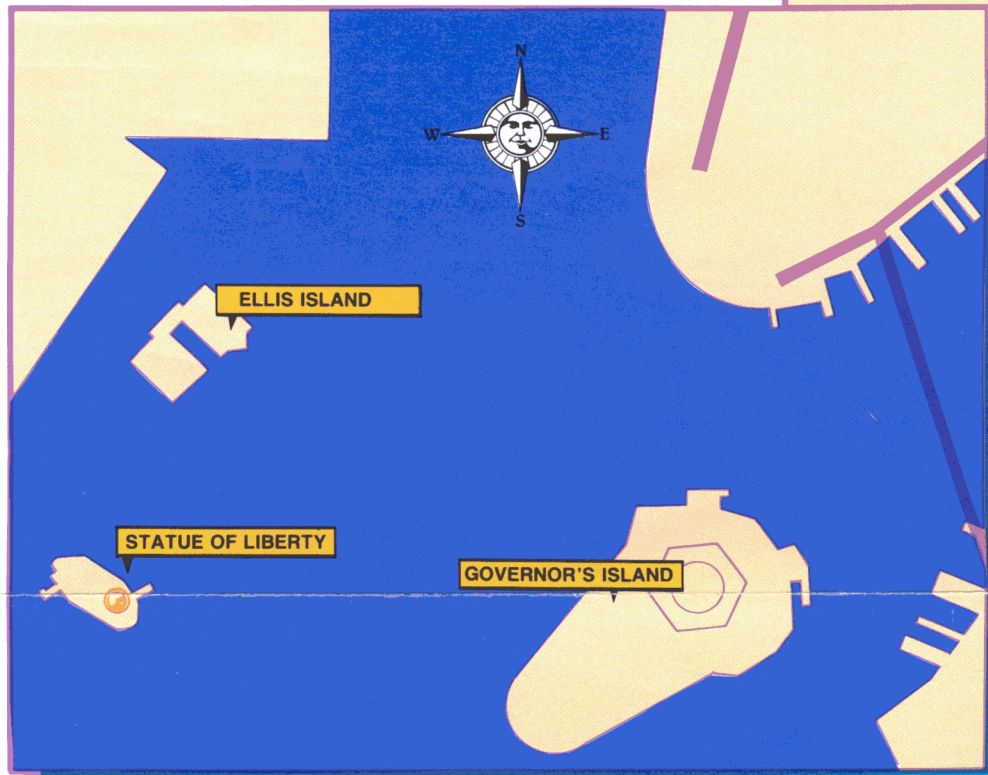

ATTAN

MANHATTAN

AMERICAN MUSEUM OF
NATURAL HISTORY

LINCOLN CENTER

NEW YORK CITY

MAJOR POINTS OF INTEREST IN MANHATTAN

American Museum of Natural History

(All significant artifacts from this site were transferred to Mother Planet - March 2003)

Battered Park *(site of Battery Park before the arrival of the Alliance - August 2002)*

Broadway

Brooklyn Bridge

Central Park *(site of 1st Annual Human Survival Games)*

Chinatown

Ellis Island *(Established as a Resort Area for the Alliance - July 2003)*

Empire State Building

Governor's Island *(Maximum Security Prison for Human Violators)*

Lincoln Center *(former site of primitive ritual activities)*

Manhattan Bridge

Metropolitan Museum of Art

Museum of Modern Art *(site of the Cultural Cleansing - December 2002)*

OFFICIAL MANHUNTER FIELD MAP

By permission of the Orb Alliance

CENTRAL PARK

CONEY ISLAND

Handwritten marks: a large 'X' and the number '1111'.

Handwritten marks: a series of circles and lines, possibly representing a map or diagram.