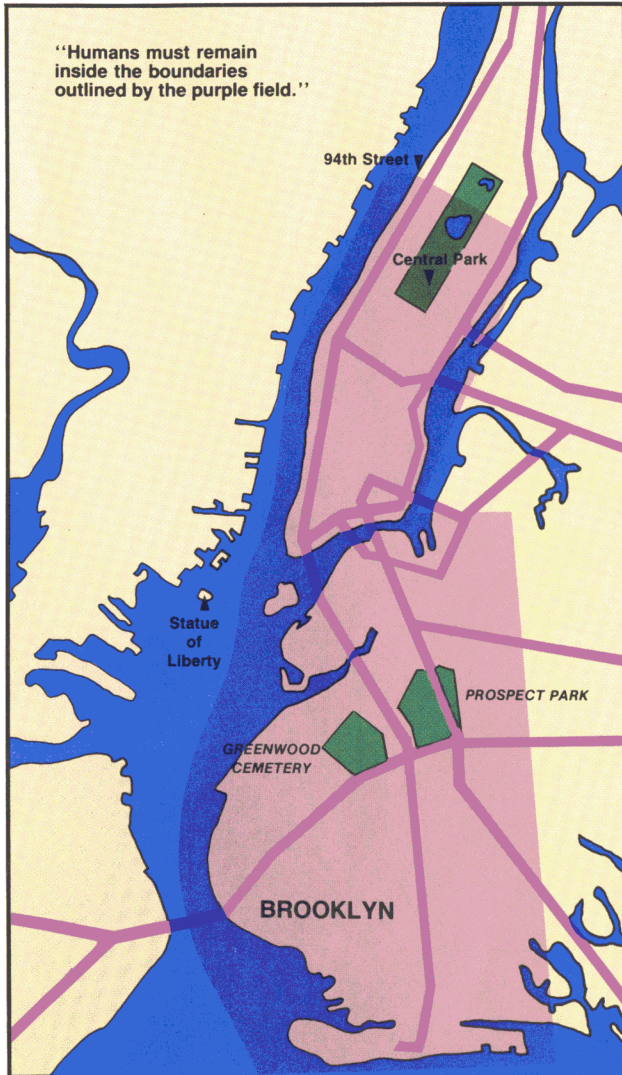

Battered Park *(site of Battery Park before the arrival of the Alliance - August 2002)*

Broadway

Brooklyn Bridge

Central Park *(site of 1st Annual Human Survival Games)*

Chinatown

Ellis Island *(Established as a Resort Area for the Alliance - July 2003)*

Empire State Building

Governor's Island *(Maximum Security Prison for Human Violators)*

Lincoln Center *(former site of primitive ritual activities)*

Manhattan Bridge

Metropolitan Museum of Art

Museum of Modern Art *(site of the Cultural Cleansing - December 2002)*

Orb Monument *dedicated to the conquest of New York City - November 25, 2002)*

Statue of Liberty

Times Square *(site of the New Year's celebration)*

United Nations Headquarters *(destroyed in the Great Fire--Orb Invasion - August 2002)*

OFFICIAL MANHUNTER FIELD MAP

By permission of the Orb Alliance

CENTRAL PARK

CONEY ISLAND

Handwritten marks: a large 'X' and the number '1111'.

Handwritten marks: a series of circles and lines, possibly representing a map or diagram.