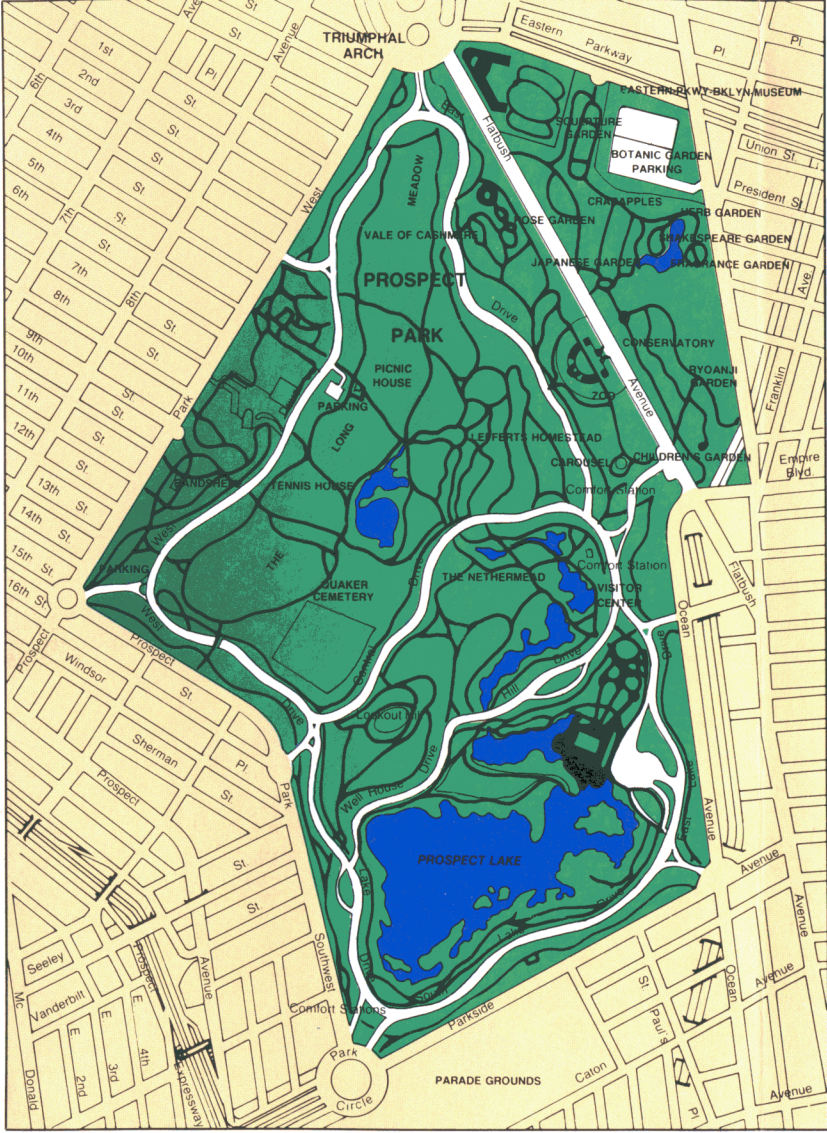

Battered Park *(site of Battery Park before the arrival of the Alliance - August 2002)*

Broadway

Brooklyn Bridge

Central Park *(site of 1st Annual Human Survival Games)*

Chinatown

Ellis Island *(Established as a Resort Area for the Alliance - July 2003)*

Orb Monument *dedicated to the conquest of New York City - November 25, 2002)*

Statue of Liberty

Times Square *(site of the New Year's celebration)*

United Nations Headquarters *(destroyed in the Great Fire--Orb Invasion - August 2002)*

OFFICIAL MANHUNTER FIELD MAP

By permission of the Orb Alliance

CENTRAL PARK

CONEY ISLAND

Handwritten marks: a large 'X' and the number '1111'.

Handwritten marks: a series of circles and lines, possibly representing a map or diagram.