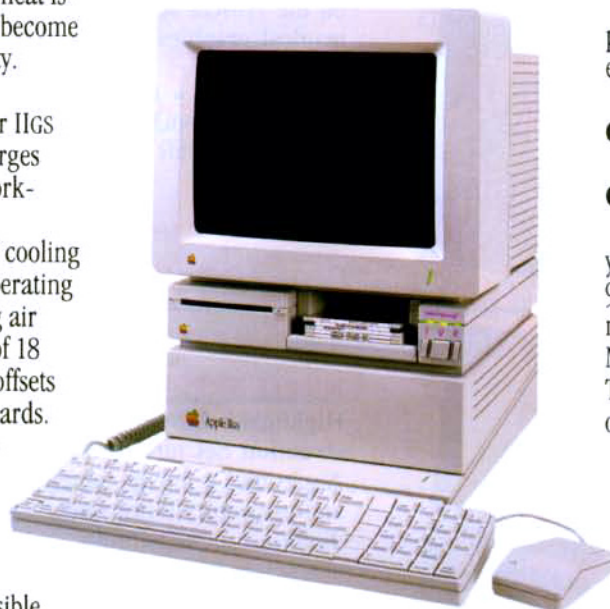

Order Today!

To order or for more information, see your dealer or call (214) 241-6060 today, 9 am to 11 pm, 7 days. Or send check or money order to Applied Engineering. MasterCard, VISA and C.O.D. welcome. Texas residents add 7% sales tax. Add $10 outside U.S.A.