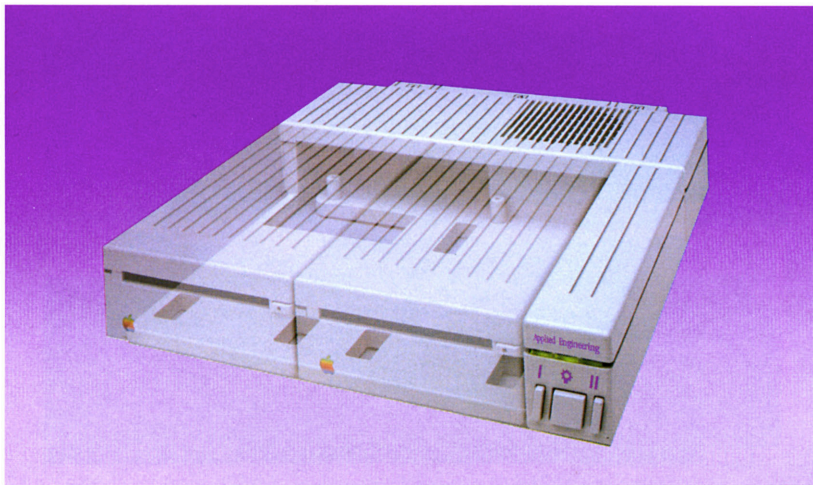

Our Conserver™ effectively cools your IGS while it protects against power surges and helps organize a cluttered workspace.

Quiet, effective cooling.

Drawing air from the top of the IGS at a rate of 18 cubic feet per minute, Conserver offsets the heat produced by expansion cards. In fact, tests show a IGS operates more than 20 degrees cooler with a Conserver than without.

Surge protection.

Power surges occur when voltage spikes surge through your wiring looking for a place to dissipate.

Conserver incorporates special line conditioning filters and dual surge

suppression circuitry to protect against surges, reduce noise and provide "clean" power.

Protects your entire system.

Six switched AC power outlets line the rear of Conserver to accommodate your computer, monitor and four other peripherals. Thus protecting your computer *and* your peripherals from surges. The outlets are conveniently controlled by three front-mounted switches with LED indicators.

For beauty, we gave Conserver the same sleek lines of the IGS and a perfectly matched platinum color. To reduce desktop clutter, the unit was cleverly designed to house two 3.5" disk drives, or one drive and the special diskette holder we include.

Conserver. The cool, safe choice to protect your IGS from its invisible enemies.

IGS